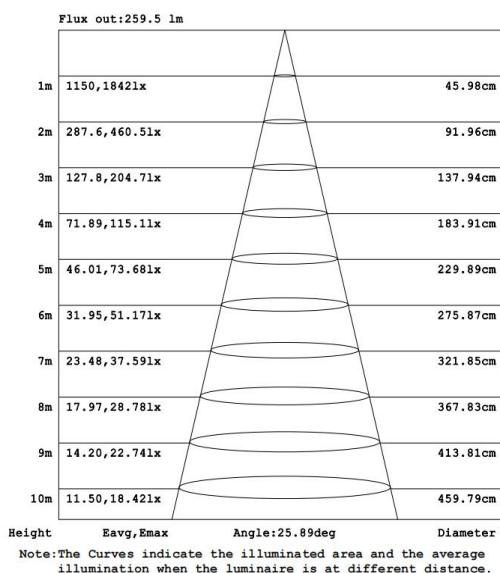

Features

- Warranty 5 years
- PC, Good light transmission
- Small size, light weight, buckle design, easy to install
- Die-cast aluminum, good heat dissipation, reduce light decay

Electrical Data

Nominal wattage (W)	7W
Nominal Voltage (V)	220-240 V
Mains Frequency (Hz)	50
Nominal Current (mA)	300
LED Driver Current (mA)	60
LED Driver Voltage (VDC)	15-24
LED Driver Efficiency (%)	80%
Power Factor λ	0.5C
Total harmonic distortion (%)	...
Operating mode	External LED driver

Photometrical data

Luminous flux $\pm 10\%$ (lm)	499 lm
Luminous efficacy	68 lm/w
Color temperature	4000K
Light color (designation)	Natural White
Color rendering index Ra	≥ 80
Standard deviation of color matching	≤ 5 SDCM
Luminous intensity/cd	1838
Flickering	Flicker free
Beam angle	26 °

4000K

Dimensions & Weight

Diameter (mm)	85*85
Height (mm)	65
Product weight (g) / Housing	281

Material & Colors

Product color	Black Lamp cup / White Housing
Housing color	White
Body material	Aluminum
Cover material	PC
Mercury content	0.0 mg