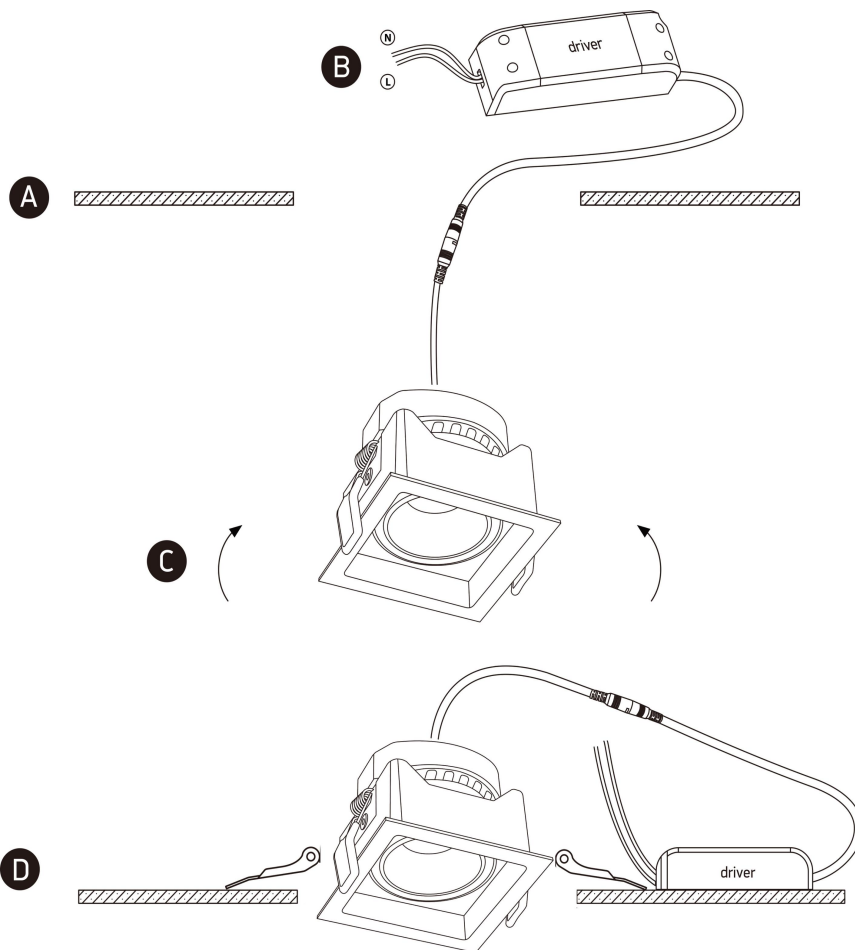

Certificates & Lifespan

Life (h)	50,000
Certificates	CB CE LVD EMC
Standards	ISO9001:2015

Logistical Data

Product code	Dimensions (L*W*H)	Pcs/ carton	G.W. kg	Volume CBM
HYD-342CS-7W	...	...	...	...

This is the estimated data. Subject to the actual shipment.

Installation Method

Disclaimer

Subject to change without notice. Errors and omission excepted. Always make sure to use the most recent release.