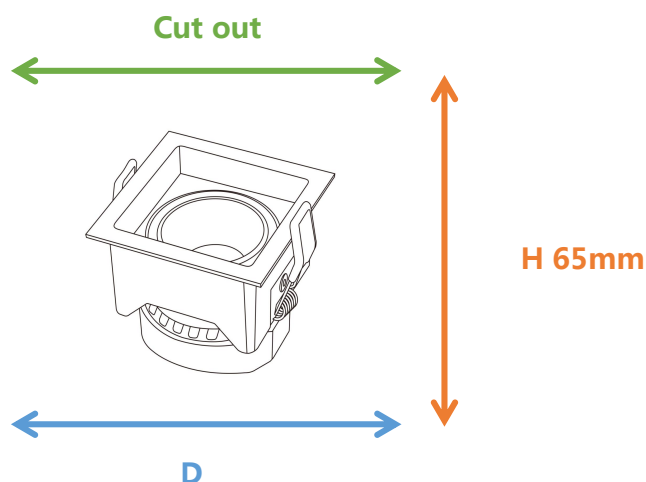

Photometrical data

Luminous flux $\pm 10\%$ (lm)	499 lm
Luminous efficacy	68 lm/w
Color temperature	4000K
Light color (designation)	Natural White
Color rendering index Ra	≥ 80
Standard deviation of color matching	≤ 5 SDCM
Luminous intensity/cd	1838
Flickering	Flicker free
Beam angle	26 °

4000K

Dimensions & Weight

Diameter (mm)	85*85
Height (mm)	65
Product weight (g) / Housing	281

Material & Colors

Product color	Black Lamp cup / White Housing
Housing color	White
Body material	Aluminum
Cover material	PC
Mercury content	0.0 mg

Application & Mounting

Ambient temperature range	-20°C~+45 °C
Temperature range at storage	-20°C~+60 °C
Type of connection	Screwless terminal
Type of protection	IP20
Dimmable	No
Mounting type	Recessed
Mounting location	Ceiling
Application environment	Indoor
Cut size (mm)	75*75
LED module replaceable	Not replaceable
With light source	Yes