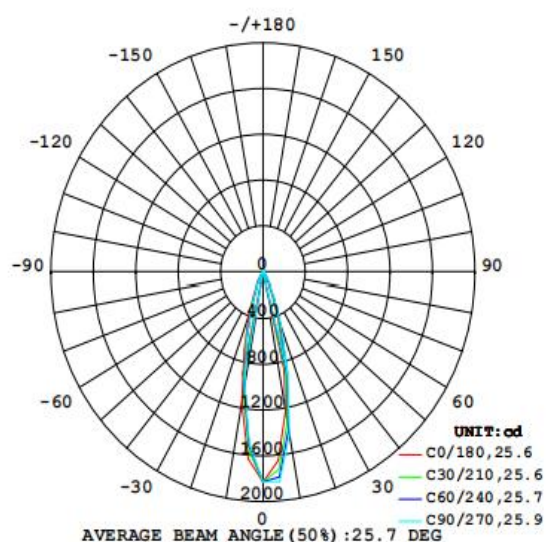

Features

- Warranty 5 years
- PC, Good light transmission
- Small size, light weight, buckle design, easy to install
- Die-cast aluminum, good heat dissipation, reduce light decay

Electrical Data

Nominal wattage (W)	7W
Nominal Voltage (V)	220-240 V
Mains Frequency (Hz)	50
Nominal Current (mA)	300
LED Driver Current (mA)	60
LED Driver Voltage (VDC)	15-24
LED Driver Efficiency (%)	80%
Power Factor λ	0.5C
Total harmonic distortion (%)	...
Operating mode	External LED driver

Photometrical data

Luminous flux $\pm 10\%$ (lm)	499 lm
Luminous efficacy	68 lm/w
Color temperature	4000K
Light color (designation)	Natural White
Color rendering index Ra	≥ 80
Standard deviation of color matching	≤ 5 SDCM
Luminous intensity/cd	1838
Flickering	Flicker free
Beam angle	26 °

4000K

Dimensions & Weight

Diameter (mm)	85*85
Height (mm)	65
Product weight (g) / Housing	281

Material & Colors

Product color	Black Lamp cup / White Housing
Housing color	White
Body material	Aluminum
Cover material	PC
Mercury content	0.0 mg