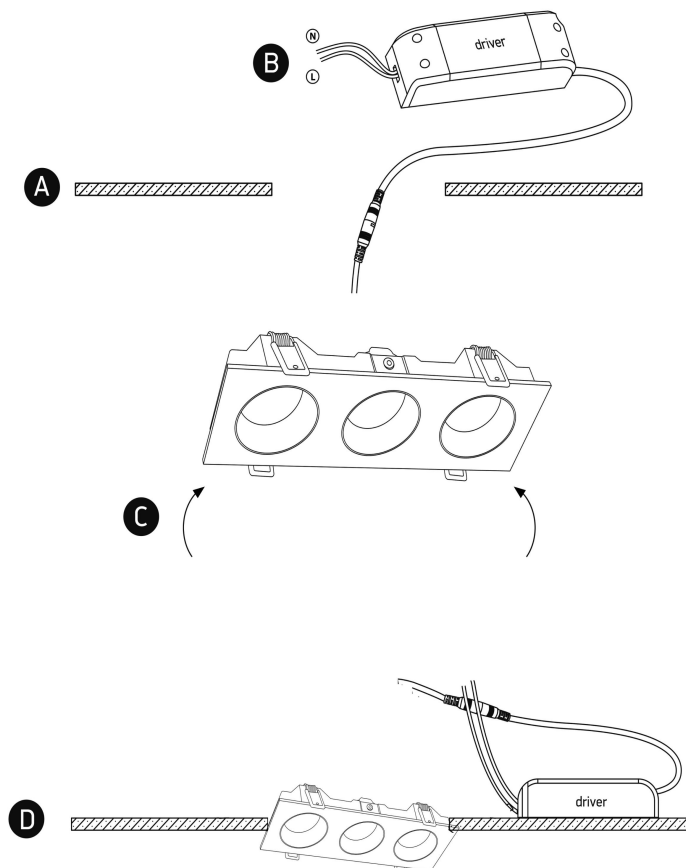

Certificates & Lifespan

Life (h)	50,000
Certificates	CB CE LVD EMC
Standards	ISO9001:2015

Logistical Data

Product code	Dimensions (L*W*H)	Pcs/ carton	G.W. kg	Volume CBM
HYD-343S-7W*3	...	...	...	...

Installation Method

Disclaimer

Subject to change without notice. Errors and omission excepted. Always make sure to use the most recent release.