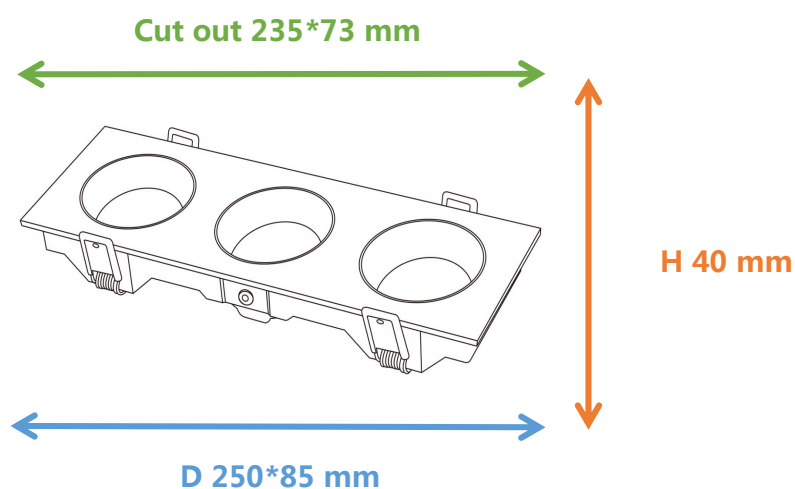

Photometrical data

Luminous flux $\pm 10\%$ (lm)	2408 lm
Luminous efficacy	108 lm/w
Color temperature	4000K
Light color (designation)	Natural White
Color rendering index Ra	≥ 80
Standard deviation of color matching	≤ 5 SDCM
Luminous intensity/cd	5585
Flickering	Flicker free
Beam angle	32 °

4000K

Dimensions & Weight

Diameter (mm)	250*85
Height (mm)	40
Product weight (g) / Housing	490

Material & Colors

Product color	White
Housing color	White
Body material	Aluminum
Cover material	PC
Mercury content	0.0 mg

Application & Mounting

Ambient temperature range	-20°C~+45 °C
Temperature range at storage	-20°C~+60 °C
Type of connection	Screwless terminal
Type of protection	IP20
Dimmable	No
Mounting type	Recessed
Mounting location	Ceiling
Application environment	Indoor
Cut size (mm)	235*73
LED module replaceable	Not replaceable
With light source	Yes