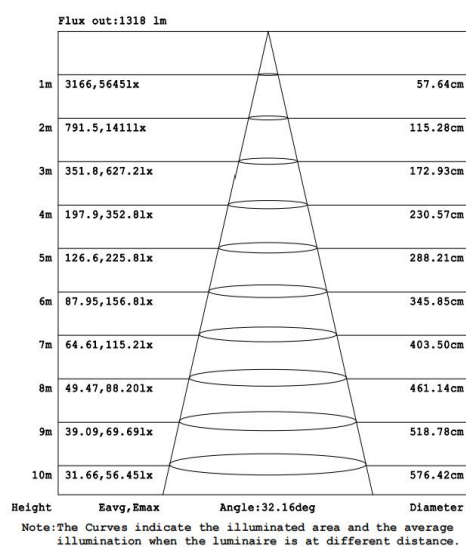

Features

- Warranty 5 years
- PC, Good light transmission
- Small size, light weight, buckle design, easy to install
- Die-cast aluminum, good heat dissipation, reduce light decay

Electrical Data

Nominal wattage (W)	7W*3
Nominal Voltage (V)	220-240 V
Mains Frequency (Hz)	50
Nominal Current (mA)	183
LED Driver Current (mA)	300
LED Driver Voltage (VDC)	15-24
LED Driver Efficiency (%)	80%
Power Factor λ	0.5C
Total harmonic distortion (%)	...
Operating mode	External LED driver

Photometrical data

Luminous flux $\pm 10\%$ (lm)	2408 lm
Luminous efficacy	108 lm/w
Color temperature	4000K
Light color (designation)	Natural White
Color rendering index Ra	≥ 80
Standard deviation of color matching	≤ 5 SDCM
Luminous intensity/cd	5585
Flickering	Flicker free
Beam angle	32 °

4000K

Dimensions & Weight

Diameter (mm)	250*85
Height (mm)	40
Product weight (g) / Housing	490

Material & Colors

Product color	White
Housing color	White
Body material	Aluminum
Cover material	PC
Mercury content	0.0 mg