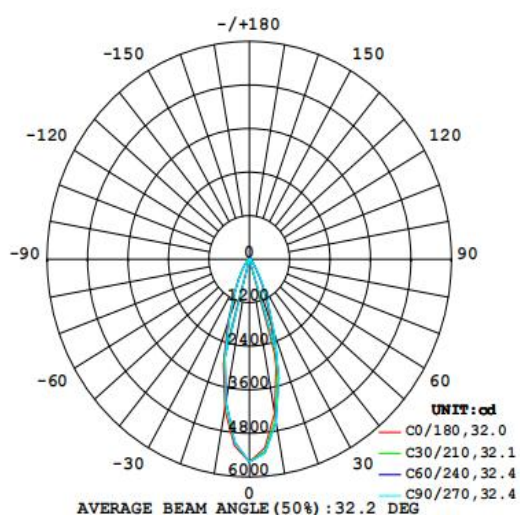

Features

- Warranty 5 years
- PC, Good light transmission
- Small size, light weight, buckle design, easy to install
- Die-cast aluminum, good heat dissipation, reduce light decay

Electrical Data

Nominal wattage (W)	7W*3
Nominal Voltage (V)	220-240 V
Mains Frequency (Hz)	50
Nominal Current (mA)	183
LED Driver Current (mA)	300
LED Driver Voltage (VDC)	15-24
LED Driver Efficiency (%)	80%
Power Factor λ	0.5C
Total harmonic distortion (%)	...
Operating mode	External LED driver

Photometrical data

Luminous flux $\pm 10\%$ (lm)	2408 lm
Luminous efficacy	108 lm/w
Color temperature	4000K
Light color (designation)	Natural White
Color rendering index Ra	≥ 80
Standard deviation of color matching	≤ 5 SDCM
Luminous intensity/cd	5585
Flickering	Flicker free
Beam angle	32 °

4000K

Dimensions & Weight

Diameter (mm)	250*85
Height (mm)	40
Product weight (g) / Housing	490

Material & Colors

Product color	White
Housing color	White
Body material	Aluminum
Cover material	PC
Mercury content	0.0 mg