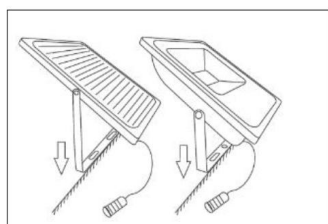

Certificates & Lifespan

Life (h)	50,000
Certificates	CB CE LVD EMC
Standards	ISO9001:2015

Logistical Data

Product code	Dimensions (L*W*H)	Pcs/ carton	G.W. kg	Volume CBM
HYD-407-120W	35*32*35 cm	5	...	0.0392

Installation Method

Fix the lamp and the solar panel with stainless steel screws.