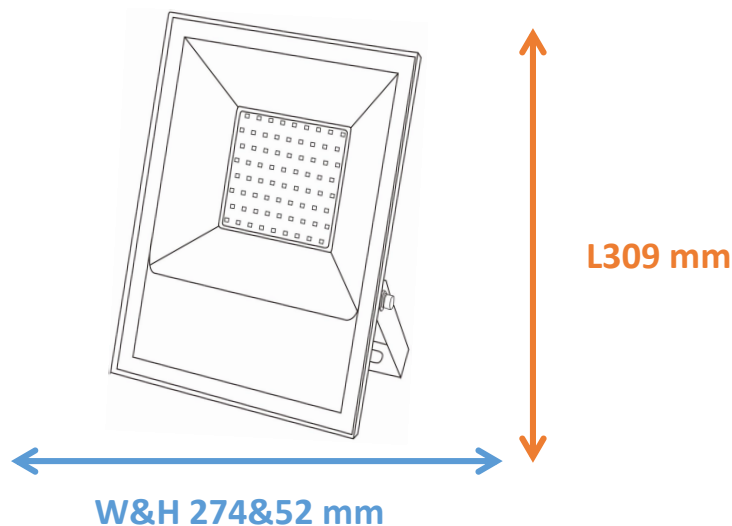

Photometrical data

| | |
|--------------------------------------|---------------|
| Luminous flux $\pm 10\%$ (lm) | 13424 lm |
| Luminous efficacy | 107 lm/w |
| Color temperature | 6500K |
| Light color (designation) | Cold White |
| Color rendering index Ra | ≥ 80 |
| Standard deviation of color matching | ≤ 5 SDCM |
| Luminous intensity/cd | 5327 |
| Flickering | Flicker free |
| Beam angle | 105 ° |

IES

Dimensions & Weight

| | |
|--------------------|---------|
| Diameter (mm) | 309*274 |
| Height (mm) | 52 |
| Product weight (g) | 2088 |

Material & Colors

| | |
|-----------------|-------------------------------|
| Product color | Black housing and Green Frame |
| Housing color | Black |
| Body material | Aluminum |
| Cover material | Glass |
| Mercury content | 0.0 mg |

Application & Mounting

| | |
|------------------------------|------------------------------|
| Ambient temperature range | -10-45 °C |
| Temperature range at storage | -25-60 °C |
| Type of connection | Screwless terminal |
| Type of protection | IP65 |
| Dimmable | No |
| Mounting type | Put / Suspension |
| Mounting location | Underground / Wall / Ceiling |
| Application environment | Indoor / Outdoor |
| Cut size (mm) | No |
| LED module replaceable | Not replaceable |
| With light source | Yes |