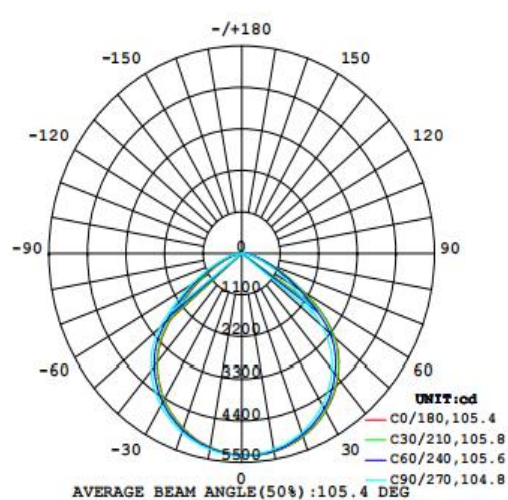

Photometrical data

| | |
|--------------------------------------|---------------|
| Luminous flux $\pm 10\%$ (lm) | 13424 lm |
| Luminous efficacy | 107 lm/w |
| Color temperature | 6500K |
| Light color (designation) | Cold White |
| Color rendering index Ra | ≥ 80 |
| Standard deviation of color matching | ≤ 5 SDCM |
| Luminous intensity/cd | 5327 |
| Flickering | Flicker free |
| Beam angle | 105 ° |