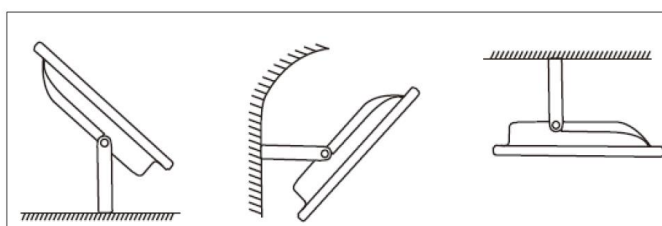

Install the LED flood lights in the ground, wall, and ceiling

Disclaimer

Subject to change without notice. Errors and omission excepted. Always make sure to use the most recent release.