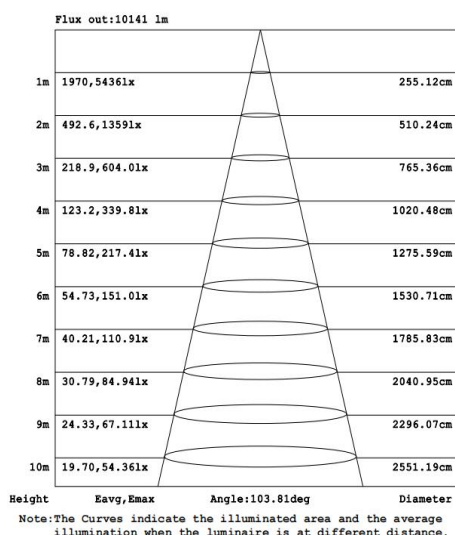

Features

- Warranty 5 years
- Highly transparent glass mask
- Easy and quick installation
- Thick aluminum lamp body, corrosion resistance, good heat dissipation, long service life

Electrical Data

| | |
|------------------------|-------------|
| Nominal wattage (W) | 120W |
| Nominal Voltage (V) | 220 |
| Mains Frequency (Hz) | 50 |
| Nominal Current (mA) | 616 |
| Power Factor λ | 0.92 |
| Operating mode | DOB |

Photometrical data

| | |
|--------------------------------------|---------------|
| Luminous flux $\pm 10\%$ (lm) | 13424 lm |
| Luminous efficacy | 107 lm/w |
| Color temperature | 6500K |
| Light color (designation) | Cold White |
| Color rendering index Ra | ≥ 80 |
| Standard deviation of color matching | ≤ 5 SDCM |
| Luminous intensity/cd | 5327 |
| Flickering | Flicker free |
| Beam angle | 105 ° |

IES

Dimensions & Weight

| | |
|--------------------|---------|
| Diameter (mm) | 309*274 |
| Height (mm) | 52 |
| Product weight (g) | 2088 |

Material & Colors

| | |
|-----------------|-------------------------------|
| Product color | Black housing and Green Frame |
| Housing color | Black |
| Body material | Aluminum |
| Cover material | Glass |
| Mercury content | 0.0 mg |