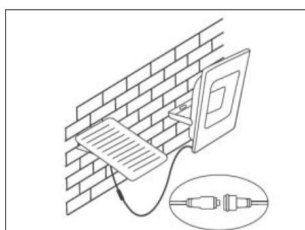

Installation Method

Fix the lamp and the solar panel with stainless steel screws.

Make sure to connect the plug firmly.

Install the LED flood lights in the ground, wall, and ceiling

Disclaimer

Subject to change without notice. Errors and omission excepted. Always make sure to use the most recent release.