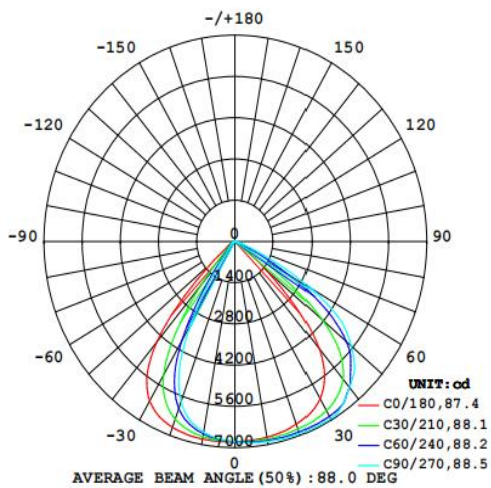

Photometrical data

Luminous flux ±10% (lm)	12700 lm
Luminous efficacy	130 lm/w
Color temperature	6500K
Light color (designation)	Cold White
Color rendering index Ra	≥80
Standard deviation of color matching	≤5 SDCM
Luminous intensity/cd	6965
Flickering	Flicker free
Beam angle	88 °

6500K

Dimensions & Weight

Diameter (mm)	627*272
Height (mm)	103.5
Product weight (g)	5345

Material & Colors

Product color	Gray heat sink / Gray frame/Clear Glass
Housing color	Gray
Body material	Aluminum
Cover material	Glass
Mercury content	0.0 mg