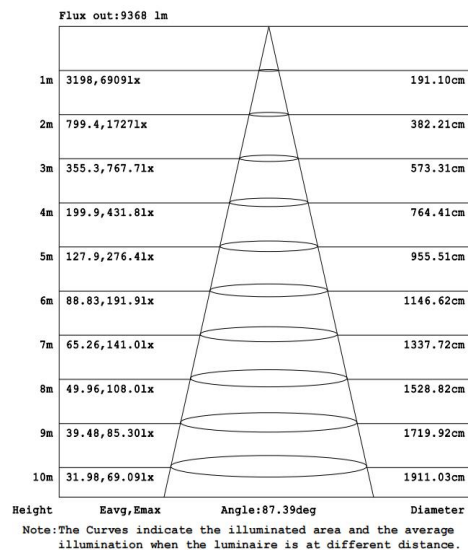

Nominal wattage (W)	100W
Nominal Voltage (V)	220-240 V
Mains Frequency (Hz)	50/60 Hz
Nominal Current (mA)	451
LED Driver Current (mA)	1900
LED Driver Voltage (Vdc)	24-50
LED Driver Efficiency (%)	...
Power Factor λ	0.95
Total harmonic distortion (%)	...
Operating mode	Built in LED driver

Photometrical data

Luminous flux ±10% (lm)	12700 lm
Luminous efficacy	130 lm/w
Color temperature	6500K
Light color (designation)	Cold White
Color rendering index Ra	≥80
Standard deviation of color matching	≤5 SDCM
Luminous intensity/cd	6965
Flickering	Flicker free
Beam angle	88 °

6500K

Dimensions & Weight

Diameter (mm)	627*272
Height (mm)	103.5
Product weight (g)	5345

Material & Colors

Product color	Gray heat sink / Gray frame/Clear Glass
Housing color	Gray
Body material	Aluminum
Cover material	Glass
Mercury content	0.0 mg