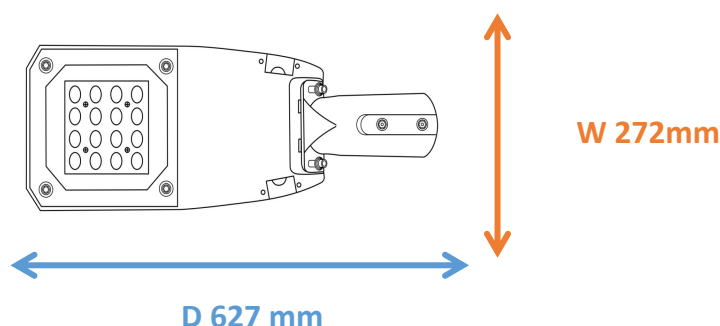

Photometrical data

Luminous flux ±10% (lm)	12700 lm
Luminous efficacy	130 lm/w
Color temperature	6500K
Light color (designation)	Cold White
Color rendering index Ra	≥80
Standard deviation of color matching	≤5 SDCM
Luminous intensity/cd	6965
Flickering	Flicker free
Beam angle	88 °

6500K

Dimensions & Weight

Diameter (mm)	627*272
Height (mm)	103.5
Product weight (g)	5345

Material & Colors

Product color	Gray heat sink / Gray frame/Clear Glass
Housing color	Gray
Body material	Aluminum
Cover material	Glass
Mercury content	0.0 mg

Application & Mounting

Ambient temperature range	-40°C - +55 °C
Temperature range at storage	-40°C - +85 °C
Type of connection	Screw terminal
Type of protection	IP65
Dimmable	No
Mounting type	Surface mounted/Suspended
Mounting location	Ceiling
Application environment	Indoor/Outdoor
Cut size (mm)	No
LED module replaceable	Not replaceable
With light source	Yes