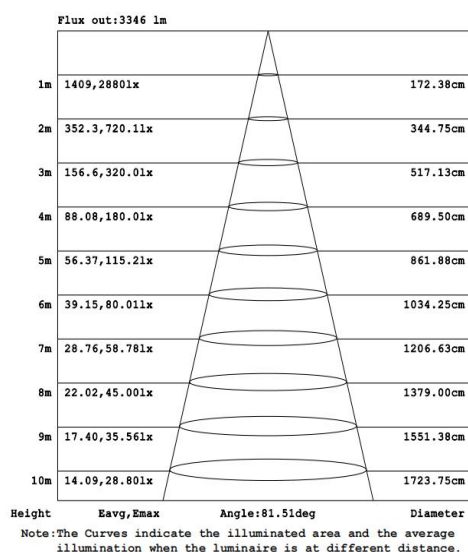

Photometrical data

Luminous flux $\pm 10\%$ (lm)	4591 lm
Luminous efficacy	114 lm/w
Color temperature	6500K
Light color (designation)	Cold White
Color rendering index Ra	≥ 80
Standard deviation of color matching	≤ 5 SDCM
Luminous intensity/cd	2913
Flickering	Flicker free
Beam angle	82 °

6500K

Dimensions & Weight

Diameter (mm)	488*185
Height (mm)	101
Product weight (g)	3254

Material & Colors

Product color	Gray heat sink / Gray frame/Clear Glass
Housing color	Gray
Body material	Aluminum
LGP material	Glass
Mercury content	0.0 mg