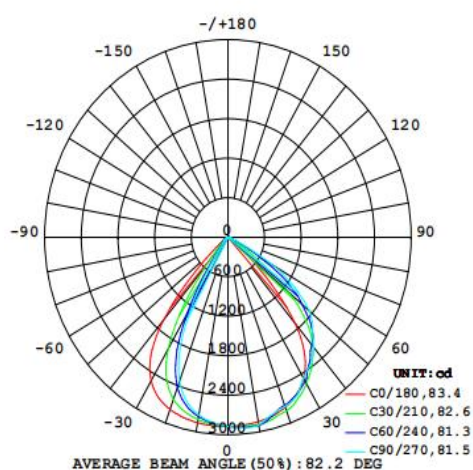

Photometrical data

Luminous flux $\pm 10\%$ (lm)	4591 lm
Luminous efficacy	114 lm/w
Color temperature	6500K
Light color (designation)	Cold White
Color rendering index Ra	≥ 80
Standard deviation of color matching	≤ 5 SDCM
Luminous intensity/cd	2913
Flickering	Flicker free
Beam angle	82 °

6500K

Dimensions & Weight

Diameter (mm)	488*185
Height (mm)	101
Product weight (g)	3254

Material & Colors

Product color	Gray heat sink / Gray frame/Clear Glass
Housing color	Gray
Body material	Aluminum
LGP material	Glass
Mercury content	0.0 mg