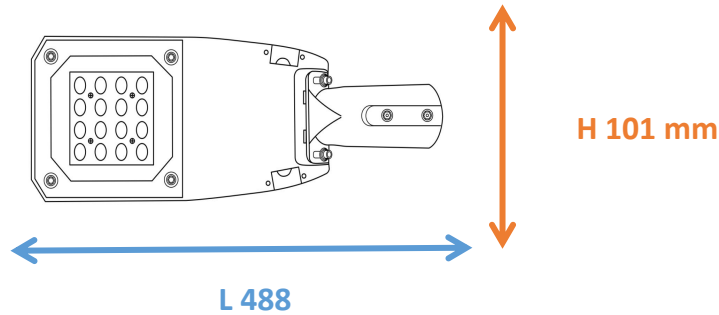

Photometrical data

Luminous flux $\pm 10\%$ (lm)	4591 lm
Luminous efficacy	114 lm/w
Color temperature	6500K
Light color (designation)	Cold White
Color rendering index Ra	≥ 80
Standard deviation of color matching	≤ 5 SDCM
Luminous intensity/cd	2913
Flickering	Flicker free
Beam angle	82 °

6500K

Dimensions & Weight

Diameter (mm)	488*185
Height (mm)	101
Product weight (g)	3254

Material & Colors

Product color	Gray heat sink / Gray frame/Clear Glass
Housing color	Gray
Body material	Aluminum
LGP material	Glass
Mercury content	0.0 mg

Application & Mounting

Ambient temperature range	-40°C - +80 °C
Temperature range at storage	-40°C - +85 °C
Type of connection	Screw terminal
Type of protection	IP65
Dimmable	No
Mounting type	Surface mounted / Suspended
Mounting location	Ceiling
Application environment	Indoor / Outdoor
Cut size (mm)	No
LED module replaceable	Not replaceable
With light source	Yes