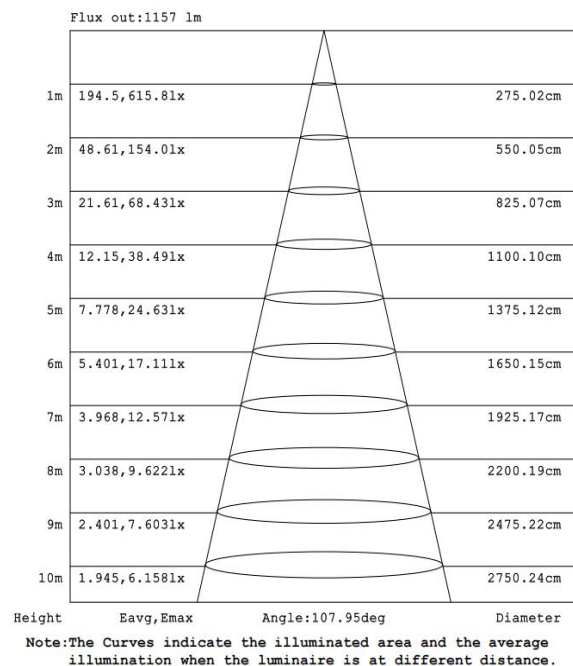

Photometrical data

| | |
|--------------------------------------|---------------|
| Luminous flux $\pm 10\%$ (lm) | 1684 lm |
| Luminous efficacy | 93 lm/w |
| Color temperature | 6000K |
| Light color (designation) | Cold White |
| Color rendering index Ra | ≥ 80 |
| Standard deviation of color matching | ≤ 5 SDCM |
| Luminous intensity/cd | 594 |
| Flickering | Flicker free |
| Beam angle | 111 ° |

6000K

Dimensions & Weight

| | |
|--------------------|-----|
| Diameter (mm) | 165 |
| Height (mm) | 32 |
| Product weight (g) | ... |

Material & Colors

| | |
|-----------------|-----------|
| Product color | All White |
| Housing color | White |
| Body material | PC |
| Cover material | PC |
| Mercury content | 0.0 mg |