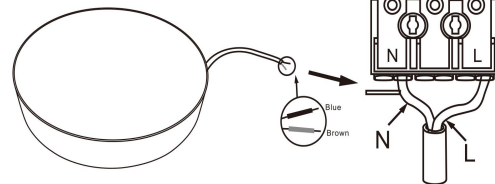

Installation Method

1. Fix the hanging board on ceiling with screws.

2. Connect the power wire:

Brown, "L" connect to LIVE

Blue, "N" connect to NEUTRAL

Connect power

220-240V

50/60Hz