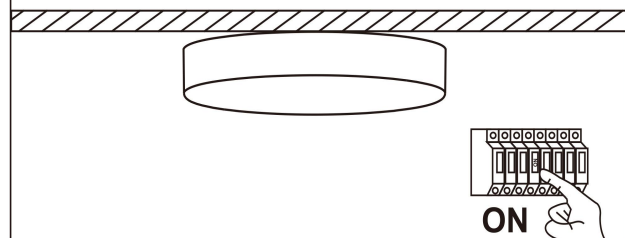

Installation Method

1. Fix the hanging board on ceiling with screws.

2. Connect the power wire:

Brown, "L" connect to LIVE

Blue, "N" connect to NEUTRAL

Connect power

220-240V

50/60Hz

3. Fix the panel on the hanging board.

4. Turn on the switch test the panel light.

Disclaimer

Subject to change without notice. Errors and omission excepted. Always make sure to use the most recent release