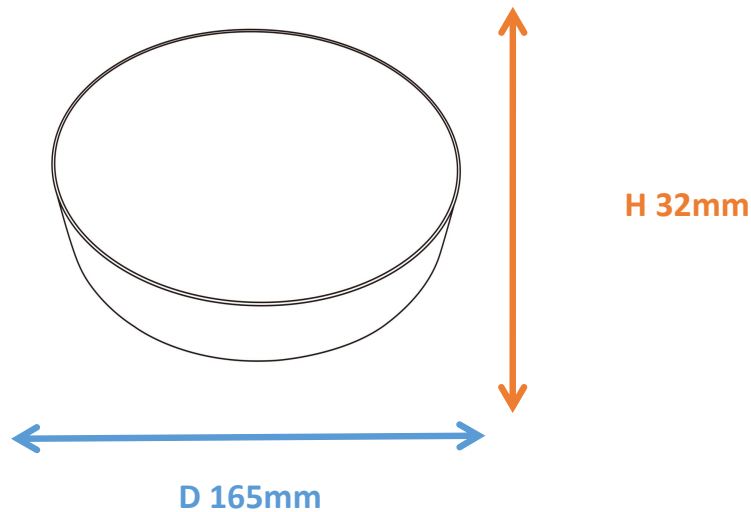

Photometrical data

| | |
|--------------------------------------|---------------|
| Luminous flux $\pm 10\%$ (lm) | 1684 lm |
| Luminous efficacy | 93 lm/w |
| Color temperature | 6000K |
| Light color (designation) | Cold White |
| Color rendering index Ra | ≥ 80 |
| Standard deviation of color matching | ≤ 5 SDCM |
| Luminous intensity/cd | 594 |
| Flickering | Flicker free |
| Beam angle | 111 ° |

6000K

Dimensions & Weight

| | |
|--------------------|-----|
| Diameter (mm) | 165 |
| Height (mm) | 32 |
| Product weight (g) | ... |

Material & Colors

| | |
|-----------------|-----------|
| Product color | All White |
| Housing color | White |
| Body material | PC |
| Cover material | PC |
| Mercury content | 0.0 mg |