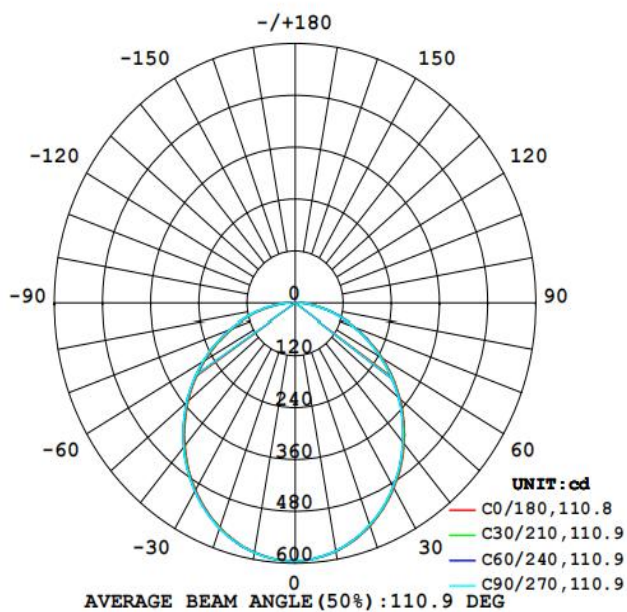

Photometrical data

| | |
|--------------------------------------|---------------|
| Luminous flux $\pm 10\%$ (lm) | 1684 lm |
| Luminous efficacy | 93 lm/w |
| Color temperature | 6000K |
| Light color (designation) | Cold White |
| Color rendering index Ra | ≥ 80 |
| Standard deviation of color matching | ≤ 5 SDCM |
| Luminous intensity/cd | 594 |
| Flickering | Flicker free |
| Beam angle | 111 ° |

6000K

Dimensions & Weight

| | |
|--------------------|-----|
| Diameter (mm) | 165 |
| Height (mm) | 32 |
| Product weight (g) | ... |

Material & Colors

| | |
|-----------------|-----------|
| Product color | All White |
| Housing color | White |
| Body material | PC |
| Cover material | PC |
| Mercury content | 0.0 mg |