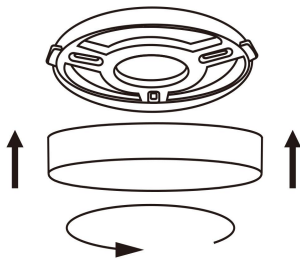

Application & Mounting

| | |
|------------------------------|-----------------|
| Ambient temperature range | -10°C~+40 °C |
| Temperature range at storage | -10°C~+40 °C |
| Type of connection | Screw terminal |
| Type of protection | IP20 |
| Dimmable | No |
| Mounting type | Surface mounted |
| Mounting location | Ceiling |
| Application environment | Indoor |
| Cut size (mm) | No |
| LED module replaceable | Not replaceable |
| With light source | Yes |

Installation Method

1. Fix the hanging board on ceiling with screws.

2. Connect the power wire:

Brown, "L" connect to LIVE

Blue, "N" connect to NEUTRAL

Connect power

220-240V

50/60Hz

3. Fix the panel on the hanging board.

4. Turn on the switch test the panel light.

Disclaimer

Subject to change without notice. Errors and omission excepted. Always make sure to use the most recent release