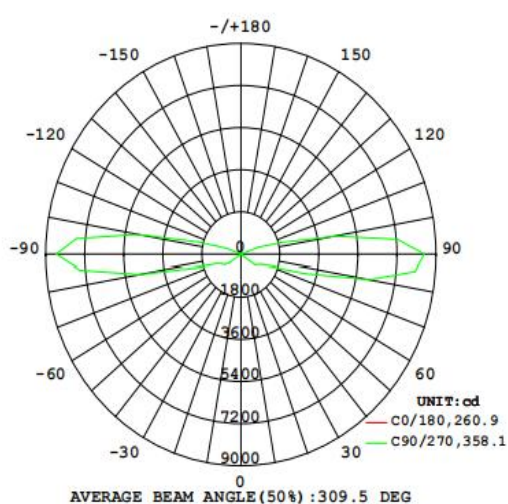

## Electrical Data

Nominal wattage (W)	10W*2
Nominal Voltage (V)	220-240 V
Mains Frequency (Hz)	50
Nominal Current (mA)	108
LED Driver Current (mA)	500
LED Driver Voltage (VDC)	24-42
LED Driver Efficiency (%)	...
Power Factor $\lambda$	0.8C
Total harmonic distortion (%)	...
Operating mode	Built in LED driver

## Photometrical data

Luminous flux $\pm 10\%$ (lm)	1733 lm
Luminous efficacy	86 lm/w
Color temperature	3000 K
Light color (designation)	Warm White
Color rendering index Ra	$\geq 80$
Standard deviation of color matching	$\leq 5$ SDCM
Luminous intensity/cd	8514 cd
Flickering	Flicker free
Beam angle	310 °

## Dimensions & Weight

Diameter (mm)	90
Height (mm)	250
Product weight (g)	1008