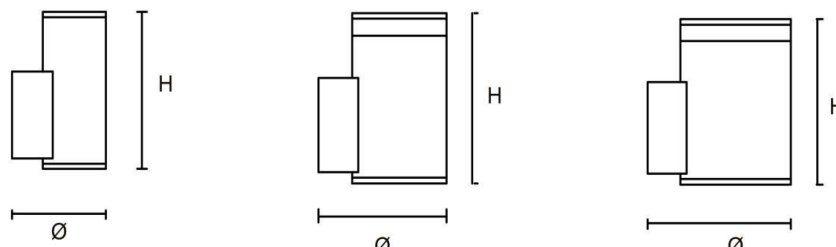

## Photometrical data

Luminous flux $\pm 10\%$ (lm)	1733 lm
Luminous efficacy	86 lm/w
Color temperature	3000 K
Light color (designation)	Warm White
Color rendering index Ra	$\geq 80$
Standard deviation of color matching	$\leq 5$ SDCM
Luminous intensity/cd	8514 cd
Flickering	Flicker free
Beam angle	310 °

## Dimensions & Weight

Diameter (mm)	90
Height (mm)	250
Product weight (g)	1008