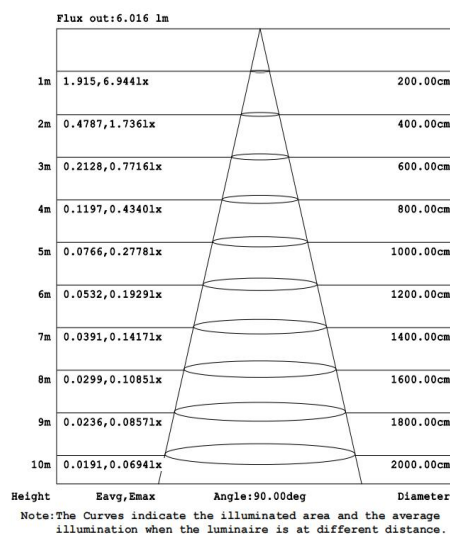

## Electrical Data

Nominal wattage (W)	10W*2
Nominal Voltage (V)	220-240 V
Mains Frequency (Hz)	50
Nominal Current (mA)	108
LED Driver Current (mA)	500
LED Driver Voltage (VDC)	24-42
LED Driver Efficiency (%)	...
Power Factor $\lambda$	0.8C
Total harmonic distortion (%)	...
Operating mode	Built in LED driver

## Photometrical data

Luminous flux $\pm 10\%$ (lm)	1733 lm
Luminous efficacy	86 lm/w
Color temperature	3000 K
Light color (designation)	Warm White
Color rendering index Ra	$\geq 80$
Standard deviation of color matching	$\leq 5$ SDCM
Luminous intensity/cd	8514 cd
Flickering	Flicker free
Beam angle	310 °

## Dimensions & Weight

Diameter (mm)	90
Height (mm)	250
Product weight (g)	1008