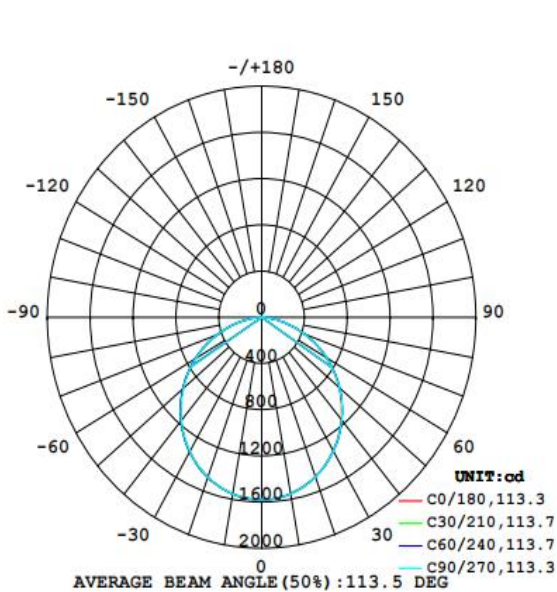

## Photometrical data

Luminous flux $\pm 10\%$ (lm)	4529 lm
Luminous efficacy	111 lm/w
Color temperature	<b>3K/4K/6K</b>
Light color (designation)	Cold White
Color rendering index Ra	$\geq 80$
Standard deviation of color matching	$\leq 5$ SDCM
Luminous intensity/cd	1580
Flickering	Flicker free
Beam angle	114 °

## Dimensions & Weight

Diameter (mm)	595*595
Height (mm)	32
Product weight (g)	...