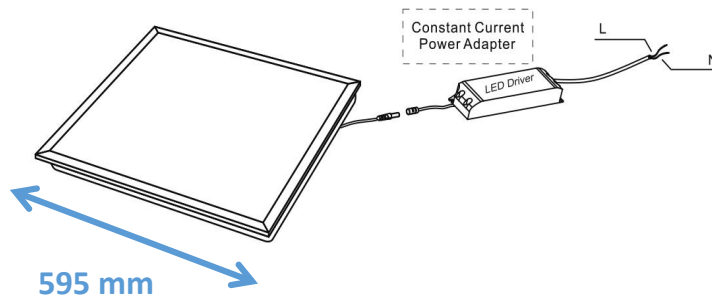

## Photometrical data

Luminous flux $\pm 10\%$ (lm)	4529 lm
Luminous efficacy	111 lm/w
Color temperature	<b>3K/4K/6K</b>
Light color (designation)	Cold White
Color rendering index Ra	$\geq 80$
Standard deviation of color matching	$\leq 5$ SDCM
Luminous intensity/cd	1580
Flickering	Flicker free
Beam angle	114 °

## Dimensions & Weight

Diameter (mm)	595*595
Height (mm)	32
Product weight (g)	...