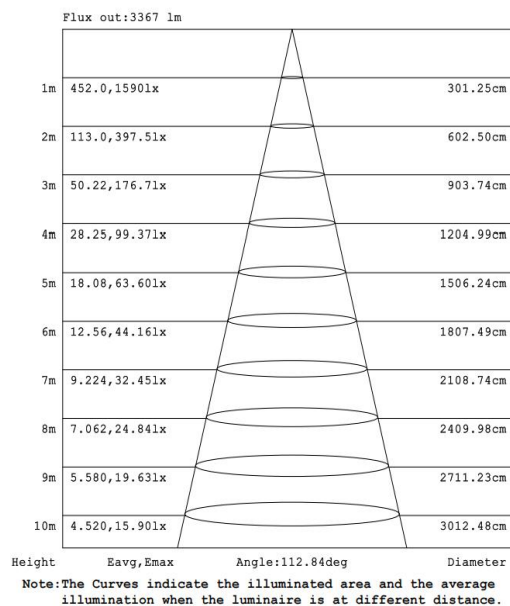

## Photometrical data

Luminous flux $\pm 10\%$ (lm)	4529 lm
Luminous efficacy	111 lm/w
Color temperature	<b>3K/4K/6K</b>
Light color (designation)	Cold White
Color rendering index Ra	$\geq 80$
Standard deviation of color matching	$\leq 5$ SDCM
Luminous intensity/cd	1580
Flickering	Flicker free
Beam angle	114 °

## Dimensions & Weight

Diameter (mm)	595*595
Height (mm)	32
Product weight (g)	...